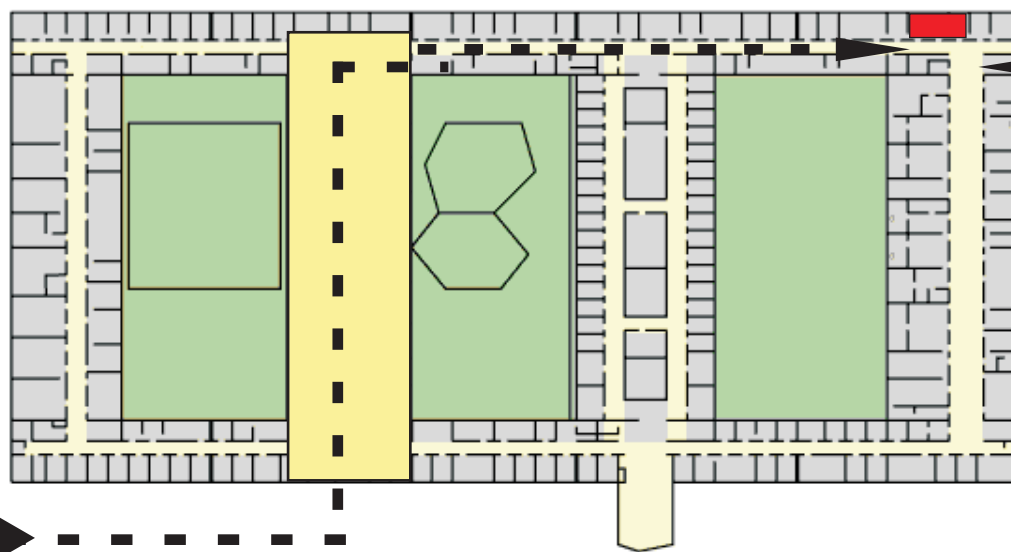

Physik-Department I Biophysics E27 Prof. Bausch

Entrance north
from parking,
basement

Find us by car

- ◆ A9 exit Garching-Nord
- ◆ research center ahead
- ◆ Boltzmannstrasse, turn left
- ◆ follow signs 'Physik I' and 'Warenannahme'
- ◆ 'Coulombwall', turn right
- ◆ parking
- ◆ entrance north
- ◆ 2 stairs up
- ◆ to the right, room 3007

Main entrance south

from subway,
ground floor

Find us by subway

- ◆ U6 direction "Garching Forschungszentrum"
- ◆ head to James-Franck-Straße, right
- ◆ main entrance Physik-Department I
- ◆ head though the hall, at the end 1 stair up
- ◆ follow the aisle to the end, room 3007