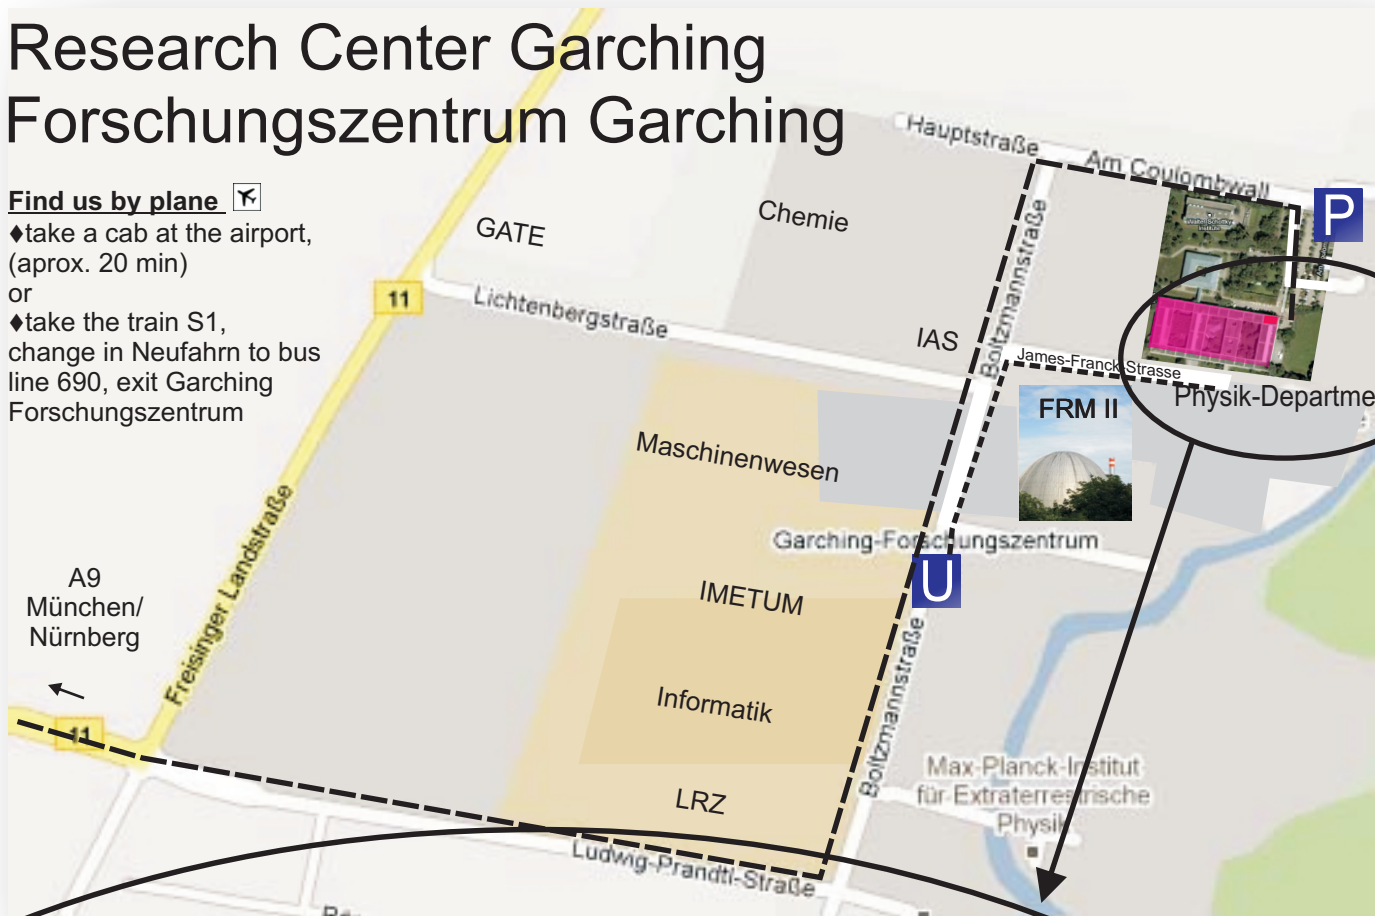

Research Center Garching Forschungszentrum Garching

Find us by plane

- ◆ take a cab at the airport, (aprox. 20 min)
- or
- ◆ take the train S1, change in Neufahrn to bus line 690, exit Garching Forschungszentrum

Physik-Department I Biophysics E27 Prof. Bausch

Entrance north
from parking,
basement

Find us by car

- ◆ A9 exit Garching-Nord
- ◆ research center ahead
- ◆ Boltzmannstrasse, turn left
- ◆ follow signs 'Physik I' and 'Warenannahme'
- ◆ 'Coulombwall', turn right
- ◆ parking
- ◆ entrance north
- ◆ 2 stairs up
- ◆ to the right, room 3007

Main entrance south

from subway,
ground floor

Find us by subway

- ◆ U6 direction "Garching Forschungszentrum"
- ◆ head to James-Franck-Straße, right
- ◆ main entrance Physik-Department I
- ◆ head though the hall, at the end 1 stair up
- ◆ follow the aisle to the end, room 3007